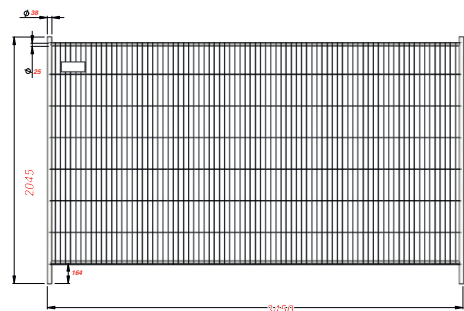

The cable cross are easily stored and transported in the foldable metal box pallet.

The metal box pallets can be stacked on top of each other to save space in storage.

TECHNICAL DATA

Material	Painted metal in electrostatic field
Dolly dimensions	124 x 103 x 97 cm
Transport capacity	30 pieces of cable protection
Weight	65 kg

Advantages

- Equipped with wheels for easy handling
- Safe and comfortable solutions for transport

Security Line-Up Gates

A foldable metal box pallet has been developed to hold 30 pieces of cable cross.

The cable cross are easily stored and transported in the foldable metal box pallet.

The metal box pallets can be stacked on top of each other to save space in storage.

TECHNICAL DATA

Material	Painted metal in electrostatic field
Dolly dimensions	124 x 103 x 97 cm
Transport capacity	30 pieces of cable protection
Weight	65 kg