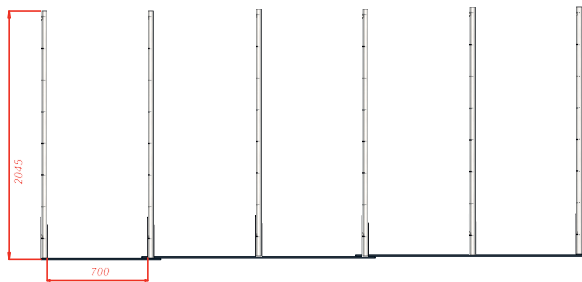

The cable cross are easily stored and transported in the foldable metal box pallet.

The metal box pallets can be stacked on top of each other to save space in storage.

TECHNICAL DATA

Material	Painted metal in electrostatic field
Dolly dimensions	124 x 103 x 97 cm
Transport capacity	30 pieces of cable protection
Weight	65 kg

Advantages

- Equipped with wheels for easy handling
- Safe and comfortable solutions for transport

Security Line-Up Gates

A foldable metal box pallet has been developed to hold 30 pieces of cable cross.

The cable cross are easily stored and transported in the foldable metal box pallet.

The metal box pallets can be stacked on top of each other to save space in storage.

TECHNICAL DATA

Material	Painted metal in electrostatic field
Dolly dimensions	124 x 103 x 97 cm
Transport capacity	30 pieces of cable protection
Weight	65 kg