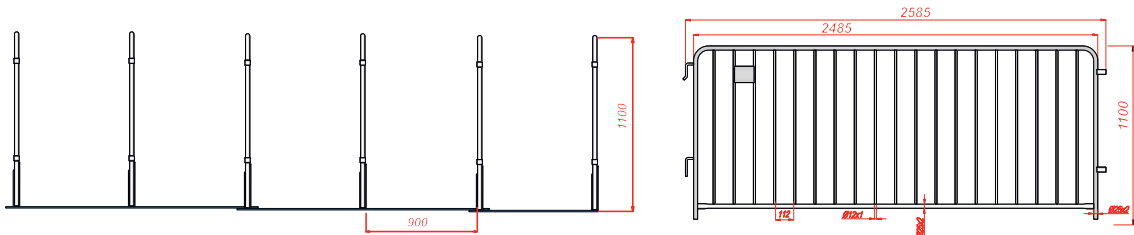

CROWD CONTROL

SECURITY LINE-UP GATES

EVENT SAFETY MANAGEMENT

E office@noaevent.ro T + 40 728 303927 W www.crowdandsafety.ro

EVENT SAFETY MANAGEMENT

Security Line-Up Gates

A foldable metal box pallet has been developed to hold 30 pieces of cable cross.

The cable cross are easily stored and transported in the foldable metal box pallet.

The metal box pallets can be stacked on top of each other to save space in storage.

TECHNICAL DATA

Material	Painted metal in electrostatic field
Dolly dimensions	124 x 103 x 97 cm
Transport capacity	30 pieces of cable protection
Weight	65 kg

Advantages

- Equipped with wheels for easy handling
- Safe and comfortable solutions for transport

Security Line-Up Gates

A foldable metal box pallet has been developed to hold 30 pieces of cable cross.

The cable cross are easily stored and transported in the foldable metal box pallet.

The metal box pallets can be stacked on top of each other to save space in storage.

TECHNICAL DATA

Material	Painted metal in electrostatic field
Dolly dimensions	124 x 103 x 97 cm
Transport capacity	30 pieces of cable protection
Weight	65 kg