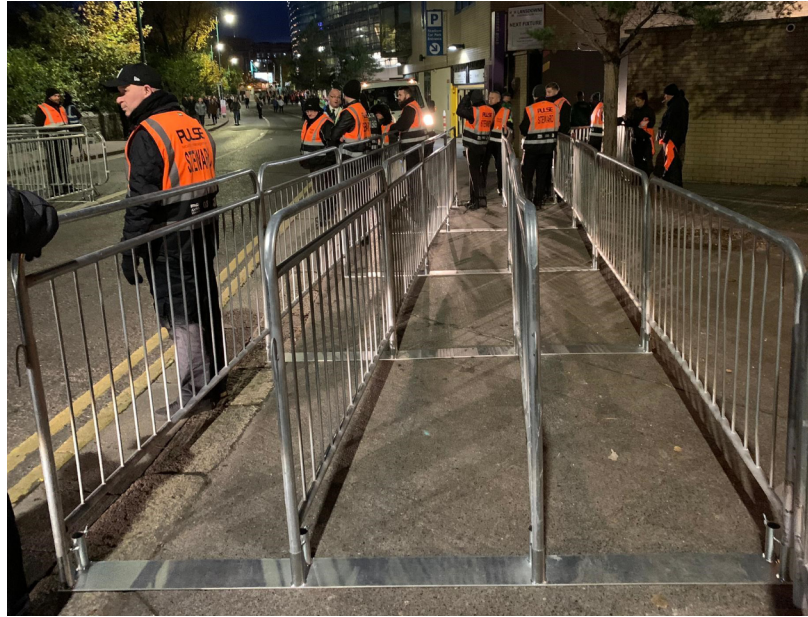

CROWD CONTROL

SECURITY LINE-UP GATES

EVENT SAFETY MANAGEMENT

E office@noaevent.ro T + 40 728 303927 W www.crowdandsafety.ro

EVENT SAFETY MANAGEMENT

Security Line-Up Gates

A foldable metal box pallet has been developed to hold 30 pieces of cable cross.

The cable cross are easily stored and transported in the foldable metal box pallet.

The metal box pallets can be stacked on top of each other to save space in storage.

TECHNICAL DATA

Material	Painted metal in electrostatic field
Dolly dimensions	124 x 103 x 97 cm
Transport capacity	30 pieces of cable protection
Weight	65 kg

Advantages

- Equipped with wheels for easy handling
- Safe and comfortable solutions for transport

Security Line-Up Gates

A foldable metal box pallet has been developed to hold 30 pieces of cable cross.

The cable cross are easily stored and transported in the foldable metal box pallet.

The metal box pallets can be stacked on top of each other to save space in storage.

TECHNICAL DATA

Material	Painted metal in electrostatic field
Dolly dimensions	124 x 103 x 97 cm
Transport capacity	30 pieces of cable protection
Weight	65 kg