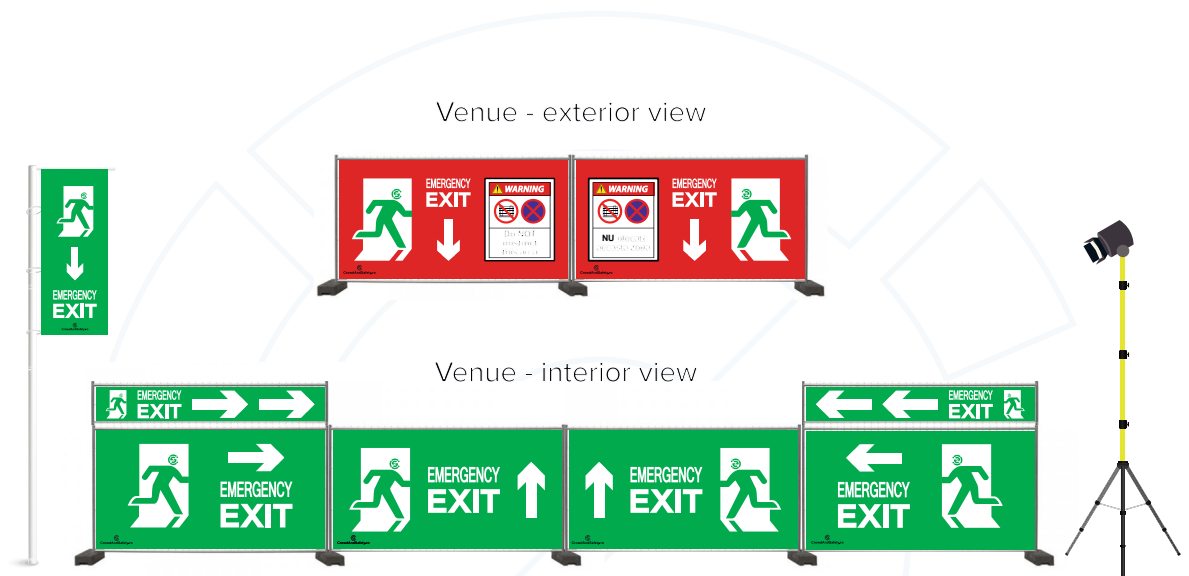

EVENT LOGISTIC SIGNAGE KIT

EVENT SAFETY MANAGEMENT

E office@noaevent.ro T + 40 728 303927 W www.crowdandsafety.ro

EVENT SAFETY MANAGEMENT

KIT INVENTORY

Flag - 6m flagpole, 1×2,5m flag cloth - one piece
 Floodlight - 4,5m pole/tripod, independent power source - 2 pieces
 DISCLAIMER banner - 3,5×2m - 2 pieces
 Public Entrance banner - 3,5×0,6m - 2 pieces
 Fence module - 3,5×0,6m - 2 pieces

- * depending on the particularities of the venue / event, the quantities may vary
- * at request, we are able to provide the quantity of necessary public entrance structures.

KIT INVENTORY

- Flag - 6m flagpole, 1×2,5m flag cloth - one piece
- Floodlight - 4,5m pole/tripod, independent power source - one piece
- Emergency exit banner - 3,5×2m - 4 pieces
- Emergency exit banner - 3,5×0,6m - 2 pieces
- Warning banner - 3,5×2m - 2 pieces
- Fence module - 3,5×0,6m - 2 pieces

* depending on the particularities of the venue / event, the quantities may vary

Venue - interior view

KIT INVENTORY

- Flag - 6m flagpole, 1×2,5m flag cloth - one piece one piece
- Floodlight - 4,5m pole/tripod, independent power source - one piece
- First Aid banner - 3,5×2m - 2 pieces
- First Aid banner - 3,5×0,6m - 2 pieces
- Fence module - 3,5×0,6m - 2 pieces

* depending on the particularities of the venue / event, the quantities may vary

Venue - interior view

KIT INVENTORY

Flag - 6m flagpole, 1×2,5m flag cloth - one piece one piece
 Floodlight - 4,5m pole/tripod, independent power source - one piece
 First Toilets Area banner - 3,5×2m - 3 pieces
 First Toilets Area banner - 3,5×0,6m - 3 pieces
 Fence module - 3,5×0,6m - 3 pieces