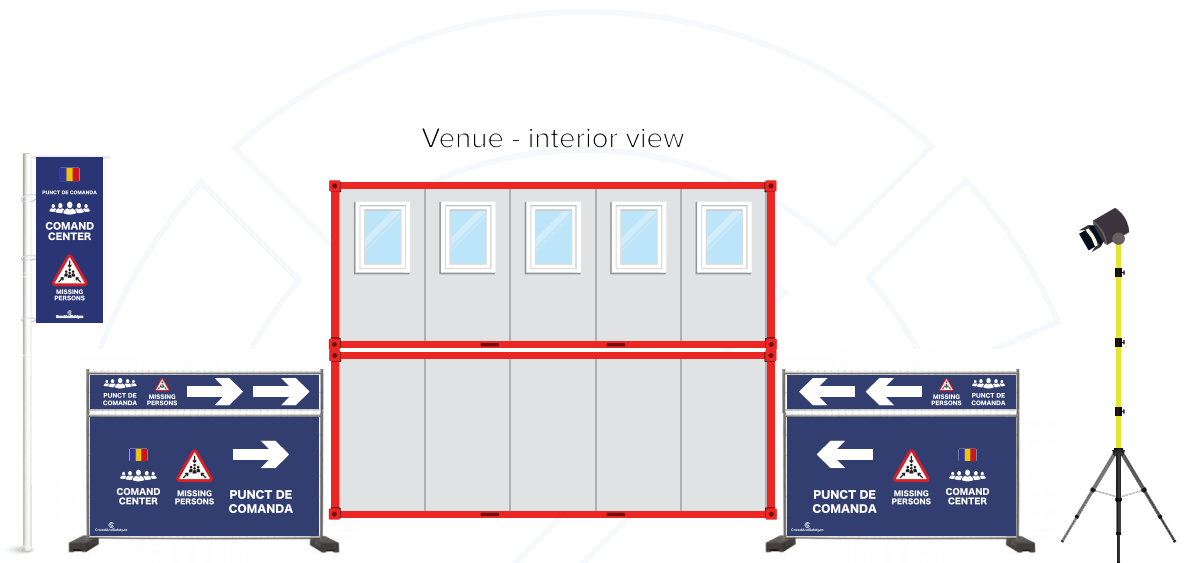

- * depending on the particularities of the venue / event, the quantities may vary
- * at request, we are able to provide the quantity of necessary public entrance structures.

KIT INVENTORY

- Flag - 6m flagpole, 1×2,5m flag cloth - one piece
- Floodlight - 4,5m pole/tripod, independent power source - one piece
- Emergency exit banner - 3,5×2m - 4 pieces
- Emergency exit banner - 3,5×0,6m - 2 pieces
- Warning banner - 3,5×2m - 2 pieces
- Fence module - 3,5×0,6m - 2 pieces

* depending on the particularities of the venue / event, the quantities may vary

Venue - interior view

KIT INVENTORY

- Flag - 6m flagpole, 1×2,5m flag cloth - one piece one piece
- Floodlight - 4,5m pole/tripod, independent power source - one piece
- First Aid banner - 3,5×2m - 2 pieces
- First Aid banner - 3,5×0,6m - 2 pieces
- Fence module - 3,5×0,6m - 2 pieces

* depending on the particularities of the venue / event, the quantities may vary
 * at request, we could also provide a customized plan for your event.

KIT INVENTORY

Flag - 6m flagpole, 1×2,5m flag cloth - one piece one piece
 Floodlight - 4,5m pole/tripod, independent power source - one piece
 Command Center banner - 3,5×2m - 2 pieces
 Command Center banner - 3,5×0,6m - 2 pieces
 Fence module - 3,5×0,6m - 2 pieces
 20' office containers compound (2, 3, or 4 pieces), equipped and operational (furniture, AC, appliances, etc).

* depending on the particularities of the venue / event, the quantities may vary

Venue - interior view

KIT INVENTORY

Flag - 6m flagpole, 1×2,5m flag cloth - one piece one piece
 Floodlight - 4,5m pole/tripod, independent power source - one piece
 First Toilets Area banner - 3,5×2m - 3 pieces
 First Toilets Area banner - 3,5×0,6m - 3 pieces
 Fence module - 3,5×0,6m - 3 pieces