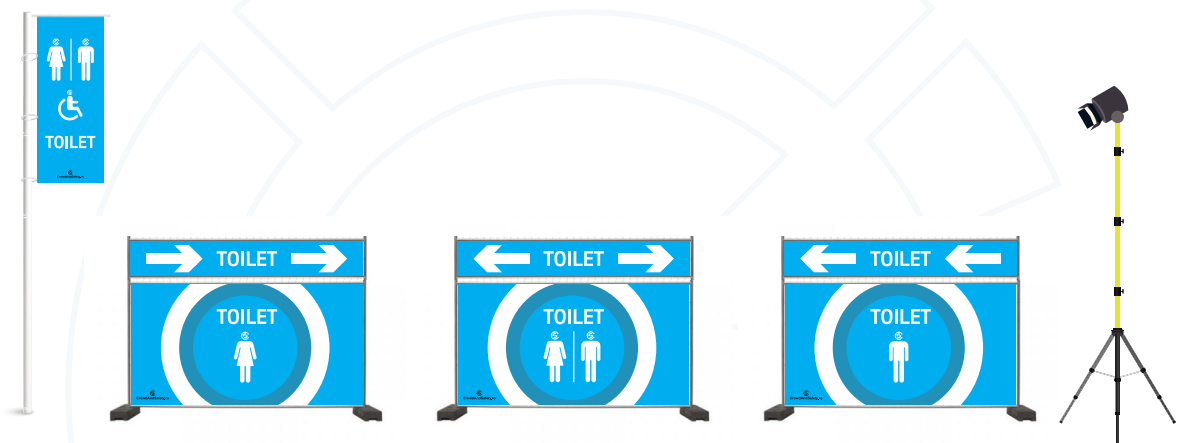

- * depending on the particularities of the venue / event, the quantities may vary
- * at request, we are able to provide the quantity of necessary public entrance structures.

KIT INVENTORY

- Flag - 6m flagpole, 1×2,5m flag cloth - one piece
- Floodlight - 4,5m pole/tripod, independent power source - one piece
- Emergency exit banner - 3,5×2m - 4 pieces
- Emergency exit banner - 3,5×0,6m - 2 pieces
- Warning banner - 3,5×2m - 2 pieces
- Fence module - 3,5×0,6m - 2 pieces

* depending on the particularities of the venue / event, the quantities may vary
 * at request, we could also provide a customized plan for your event.

KIT INVENTORY

Flag - 6m flagpole, 1×2,5m flag cloth - one piece one piece
 Floodlight - 4,5m pole/tripod, independent power source - one piece
 Command Center banner - 3,5×2m - 2 pieces
 Command Center banner - 3,5×0,6m - 2 pieces
 Fence module - 3,5×0,6m - 2 pieces
 20' office containers compound (2, 3, or 4 pieces), equipped and operational (furniture, AC, appliances, etc).

* depending on the particularities of the venue / event, the quantities may vary

Venue - interior view

KIT INVENTORY

Flag - 6m flagpole, 1×2,5m flag cloth - one piece one piece
 Floodlight - 4,5m pole/tripod, independent power source - one piece
 First Toilets Area banner - 3,5×2m - 3 pieces
 First Toilets Area banner - 3,5×0,6m - 3 pieces
 Fence module - 3,5×0,6m - 3 pieces