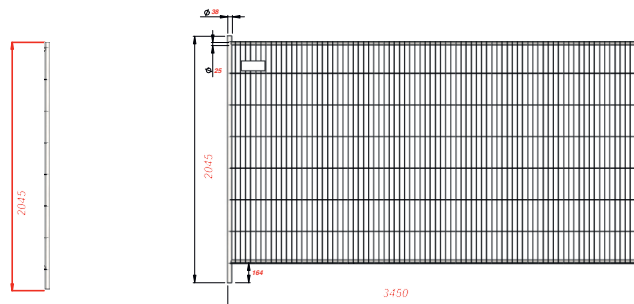

The cable cross are easily stored and transported in the foldable metal box pallet.

The metal box pallets can be stacked on top of each other to save space in storage.

TECHNICAL DATA

Material	Painted metal in electrostatic field
Dolly dimensions	124 x 103 x 97 cm
Transport capacity	30 pieces of cable protection
Weight	65 kg

EVENT SAFETY MANAGEMENT

Foldable metal box pallets

A foldable metal box pallet has been developed to hold 30 pieces of cable cross.

The cable cross are easily stored and transported in the foldable metal box pallet.

The metal box pallets can be stacked on top of each other to save space in storage.

TECHNICAL DATA

Material	Painted metal in electrostatic field
Dolly dimensions	124 x 103 x 97 cm
Transport capacity	30 pieces of cable protection
Weight	65 kg