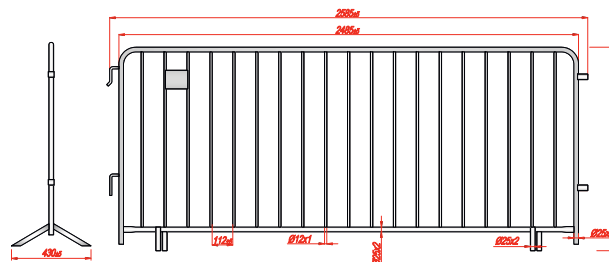

CROWD CONTROL

CROWD CONTROL BARRIERS

EVENT SAFETY MANAGEMENT

E office@noaevent.ro T + 40 728 303927 W www.crowdandsafety.ro

EVENT SAFETY MANAGEMENT

Foldable metal box pallets

A foldable metal box pallet has been developed to hold 30 pieces of cable cross.

The cable cross are easily stored and transported in the foldable metal box pallet.

The metal box pallets can be stacked on top of each other to save space in storage.

TECHNICAL DATA

Material	Painted metal in electrostatic field
Dolly dimensions	124 x 103 x 97 cm
Transport capacity	30 pieces of cable protection
Weight	65 kg

EVENT SAFETY MANAGEMENT

Foldable metal box pallets

A foldable metal box pallet has been developed to hold 30 pieces of cable cross.

The cable cross are easily stored and transported in the foldable metal box pallet.

The metal box pallets can be stacked on top of each other to save space in storage.

TECHNICAL DATA

Material	Painted metal in electrostatic field
Dolly dimensions	124 x 103 x 97 cm
Transport capacity	30 pieces of cable protection
Weight	65 kg