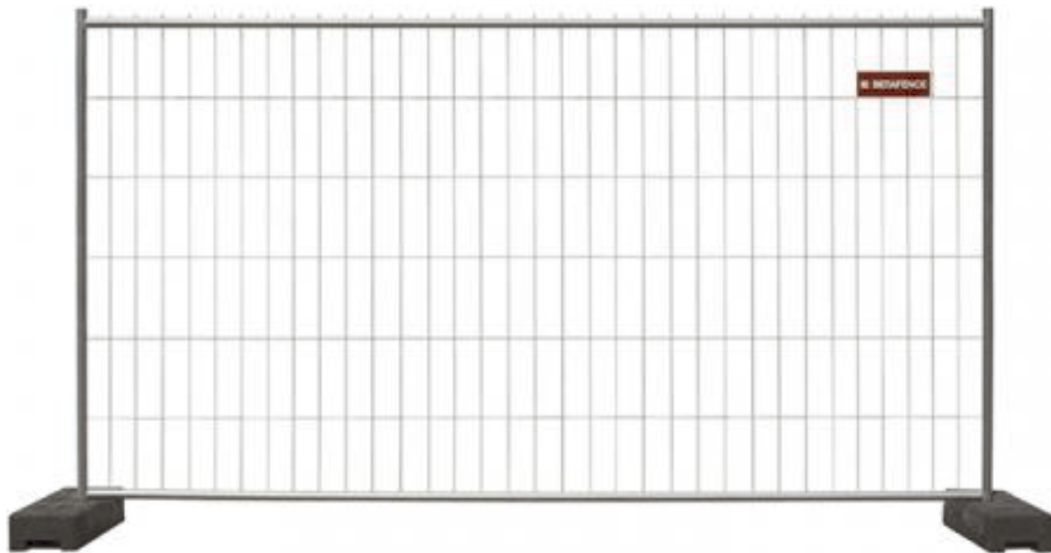

The cable cross are easily stored and transported in the foldable metal box pallet.

The metal box pallets can be stacked on top of each other to save space in storage.

TECHNICAL DATA

Material	Painted metal in electrostatic field
Dolly dimensions	124 x 103 x 97 cm
Transport capacity	30 pieces of cable protection
Weight	65 kg

EVENT SAFETY MANAGEMENT

Foldable metal box pallets

A foldable metal box pallet has been developed to hold 30 pieces of cable cross.

The cable cross are easily stored and transported in the foldable metal box pallet.

The metal box pallets can be stacked on top of each other to save space in storage.

TECHNICAL DATA

Material	Painted metal in electrostatic field
Dolly dimensions	124 x 103 x 97 cm
Transport capacity	30 pieces of cable protection
Weight	65 kg